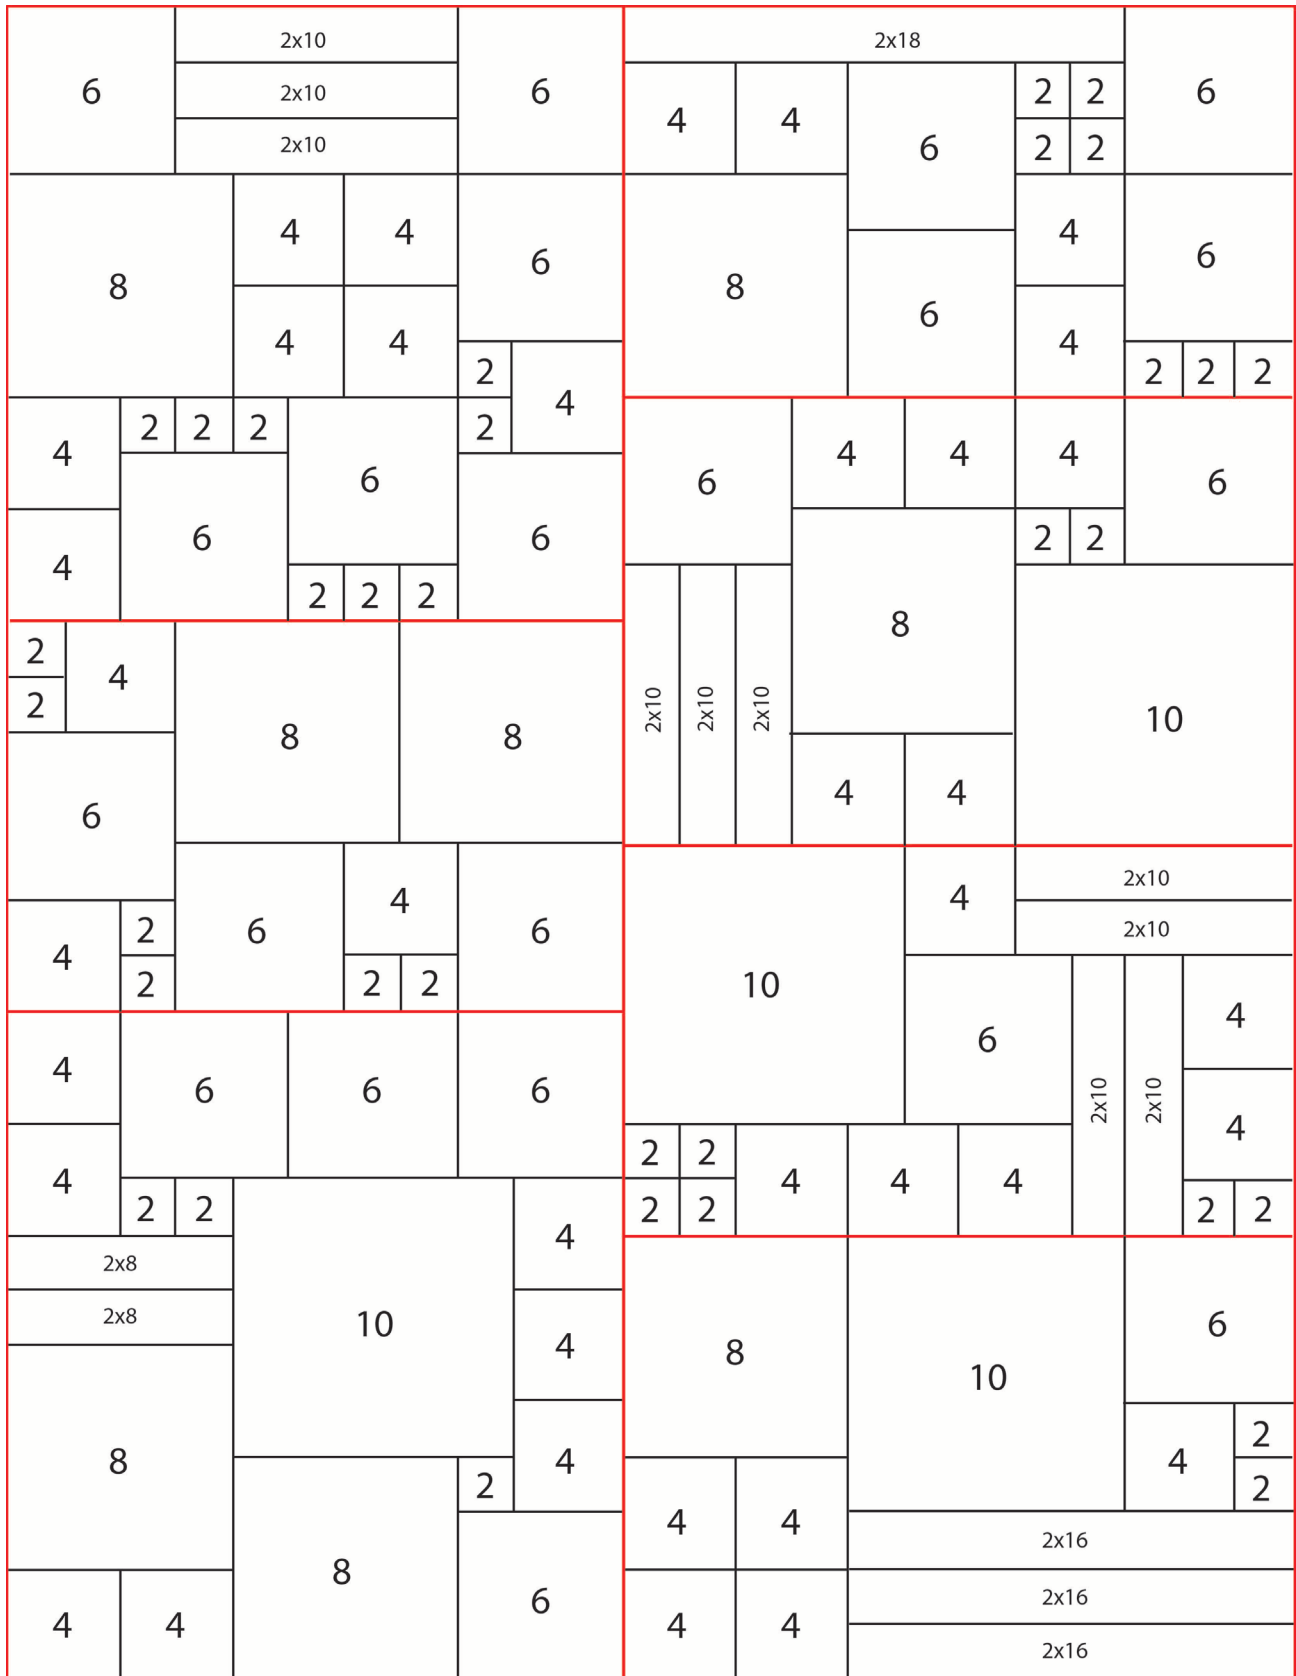

Communique Quilt Layout

A 46" x 60" - inch Baby Quilt.

All blocks are marked as finished sizes.